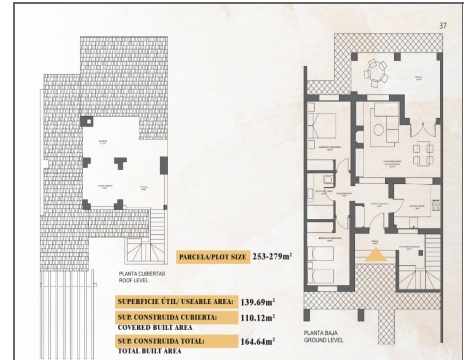

Townhouse for sale in Fuente Alamo

Ref: 690645

Bedrooms: 3

Bathrooms: 2

Build: 217m²

Plot: 356m²

ALTOS DE PALOS - LINUM 3E - First phase of 35 villas, with 7 different styles to choose from, all on large plots upto 800m² There are seven different models of houses to choose from, designed to suit every one's taste. Rustic designs combined with top quality materials and a focus on comfortable living space there is something for everyone This unusual design has three bedrooms and two bathrooms. The living room includes a tower feature and patio doors leading onto the covered porch This country residential estate is