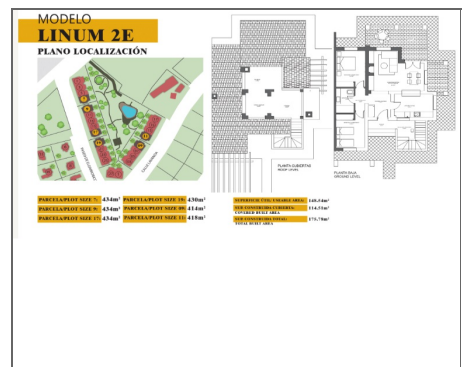

Townhouse for sale in Fuente Alamo

Ref: 690641

Bedrooms: 2

Bathrooms: 1

Build: 414m²

Plot: 175m²

ALTOS DE PALOS - LINUM 2E - First phase of 35 villas, with 7 different styles to choose from, all on large plots upto 800m² There are seven different models of houses to choose from, designed to suit every one's taste. Rustic designs combined with top quality materials and a focus on comfortable living space there is something for everyone This unusual design has two bedrooms and one bathroom. The living room includes a tower feature and patio doors leading onto the covered porch This country residential estate is